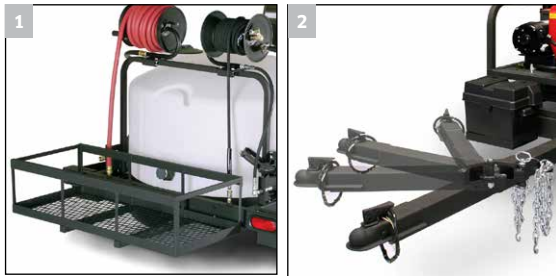

KÄRCHER

makes a difference

MOBILE ON-SITE CLEANING

A customizable pressure washer trailer.

TRK-2500

Shown with optional hot water pressure washer skid

High cleaning performance.

Kärcher's TRK-2500 pressure washer trailer is designed to accommodate a variety of pressure washer skids. This trailer package is rugged, affordable, versatile, and easy to ship and store.

The TRK-2500 is made of rugged 10-gauge steel. The wheel and axle assembly features leaf-spring suspension of up to 3,500 lbs. The 39-inch tongue features a swing-away hinge that saves on storage space.

1 Customization

- Hose reel, utility rack and saddle box options available.

2 Smart Features

- Swing-away hinge makes for easy storing and shipping.
- High-density, polyethylene 200-gallon water tank with a 12-inch access port, 1 1/2-inch drain valve, 3/4-inch float valve and a 50-mesh inlet filter; and two 5/16-inch chains for additional safety
- Electric brakes and break away kit
- Electrical wiring recessed within tubular frame

3 Ease of Use

- Lighted license plate holder and recessed tail lights
- 1,000 lb. swivel jack with a 2-inch ball coupler for quick and easy hook up of the trailer
- 3-way ball valve for easy switching of the water flow from the holding tank to a faucet